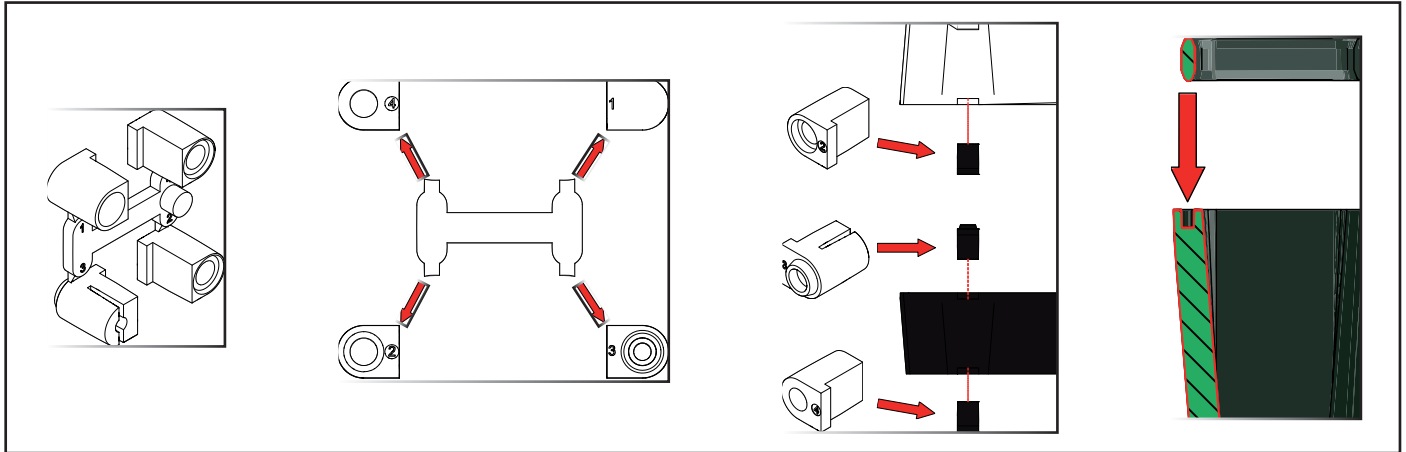

IPN/002 Status Indicator Panel

IPN/UC/24/	IPN/AC/115/	IPN/AC/230/		
+ve (24Vac/dc)	P (98-132Vac)	P (196-264Vac)	Connect to select reduced intensity	4
-ve (0V)	N	N		C4
+ve (24Vac/dc)	P (98-132Vac)	P (196-264Vac)	RED	3
+ve (24Vac/dc)	P (98-132Vac)	P (196-264Vac)	GREEN	1
-ve (0V)	N	N		C